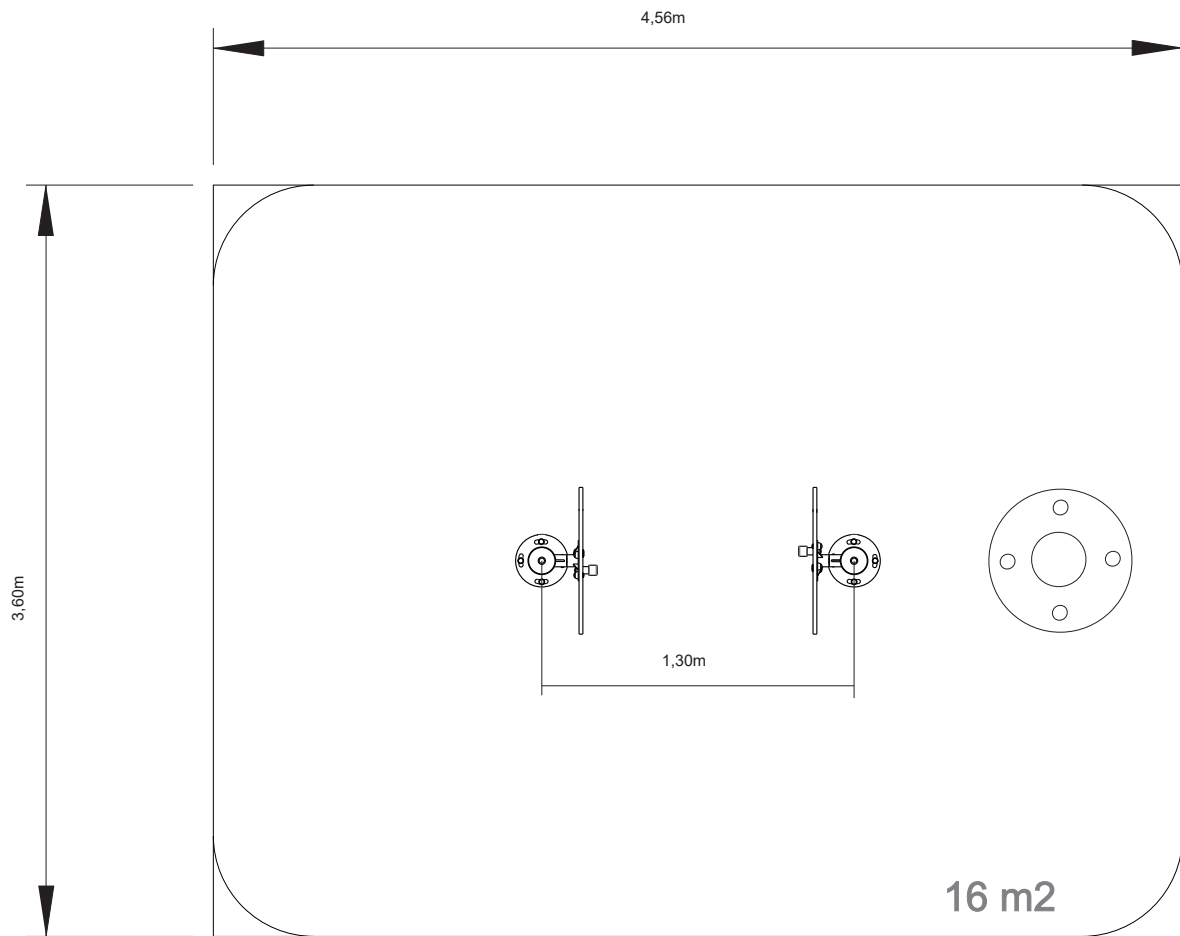

MÚSCULOS PARA DESENVOLVER / MÚSCULOS PARA DESARROLLAR / MUSCLES TO DEVELOP / MUSCLES À DÉVELOPPER