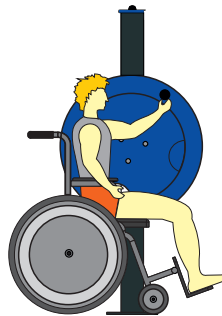

MODO DE EXECUÇÃO / MODO DE EJECUCIÓN / MODE OF EXECUTION / MODE D'EXÉCUTION

DIRECTIONS FOR USE: Hold the handles with both hands and turn clockwise or counterclockwise.

Caution: Consult your doctor before performing these exercises. Children must be supervised by an adult.