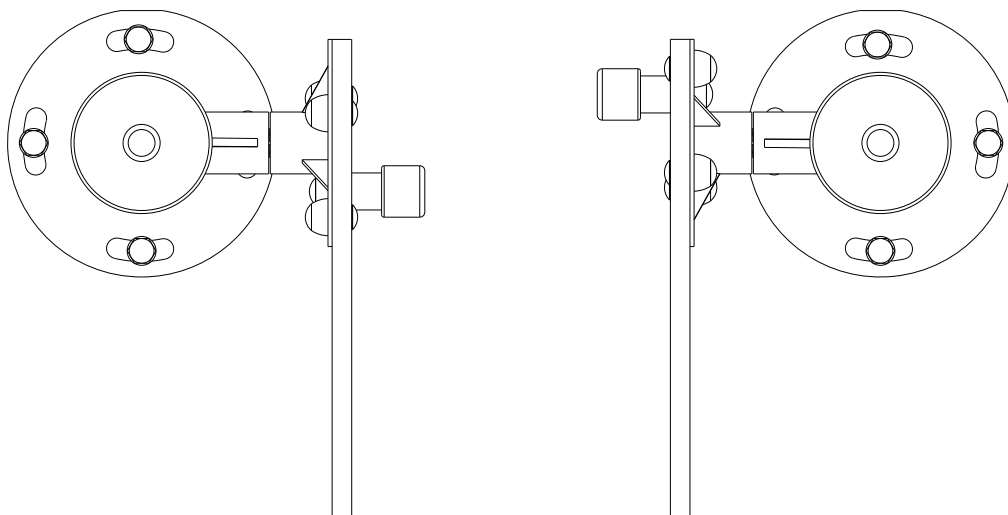

KOMBINASJONSAPPARAT INKLUDER 3

CGA2815

MÚSCULOS PARA DESENVOLVER / MÚSCULOS PARA DESARROLLAR / MUSCLES TO DEVELOP / MUSCLES À DÉVELOPPER

CARACTERÍSTICAS TÉCNICAS / CARACTERISTICAS TECNICAS / TECHNICAL CHARACTERISTICS / CARACTÉRISTIQUES TECHNIQUES

(very resistant to corrosion, wear and vandalism)

Structure

polyethylene

Plastic parts

electro-galvanized steel

Metal parts

Bearings: SKF stiff balls with a reinforced stroke on both sides (no maintenance and lubrication required);

Finishing

electroplated and lacquered (or gel type enamel at 230°C, with thickness between 70µm according to the norm UNE EN ISO2808) to 2600 Sablé (on request can be lacquered to another RAL);

Type of attachment