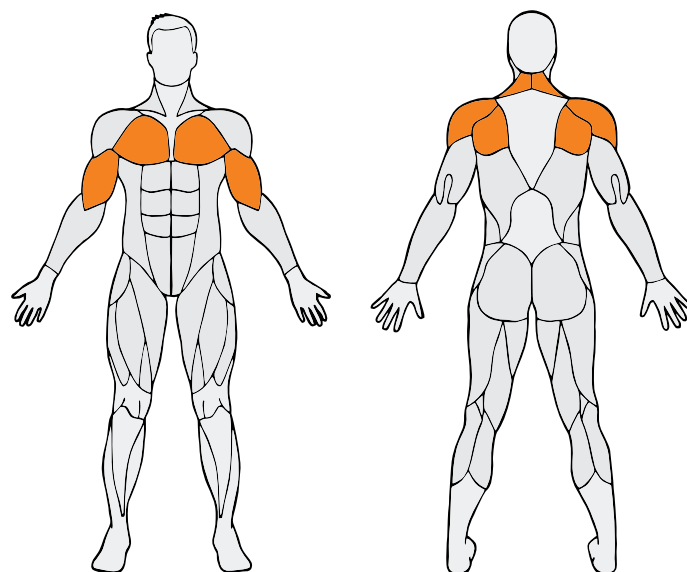

KOMBINASJONSAPPARAT INKLUDER 3

CGA2815

MÚSCULOS PARA DESENVOLVER / MÚSCULOS PARA DESARROLLAR / MUSCLES TO DEVELOP / MUSCLES À DÉVELOPPER

CARACTERÍSTICAS TÉCNICAS / CARACTERISTICAS TECNICAS / TECHNICAL CHARACTERISTICS / CARACTÉRISTIQUES TECHNIQUES

(very resistant to corrosion, wear and vandalism)

Structure

polyethylene

Plastic parts

electro-galvanized steel

Metal parts

Bearings: SKF stiff balls with a reinforced stroke on both sides (no maintenance and lubrication required);

Finishing

electroplated and lacquered (or gel type enamel at 230°C, with thickness between 70µm according to the norm UNE EN ISO2808) to 2600 Sablé (on request can be lacquered to another RAL);

Type of attachment