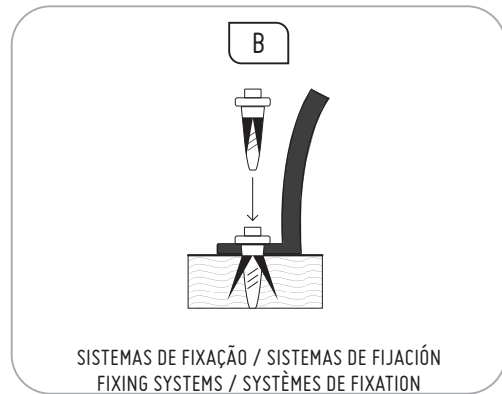

CARACTERÍSTICAS TÉCNICAS / CARACTERISTICAS TECNICAS / TECHNICAL CHARACTERISTICS / CARACTÉRISTIQUES TECHNIQUES

(very resistant to corrosion, wear and vandalism)

Structure

polyethylene

Plastic parts

electro-galvanized steel

Metal parts

Bearings: SKF stiff balls with a reinforced stroke on both sides (no maintenance and lubrication required);

Finishing

electroplated and lacquered (or gel type enamel at 230°C, with thickness between 70µm according to the norm UNE EN ISO2808) to 2600 Sablé (on request can be lacquered to another RAL);

Type of attachment

provided by 1 negative;

PLANO DE MANUTENÇÃO / PLAN DE MANTENIMIENTO / MAINTENANCE PLAN / PLAN DE MAINTENANCE

Weekly: visually check the overall status of the game, ensuring there are no breaks or damage to users;

Monthly: Check that the joints have a uniform movement. Lubricate if appropriate. ensure that the structural stability of the game is the same as the first day. check the condition of all bolts and their protections;

Annually: check for corrosion on metal parts. Check all foundations;