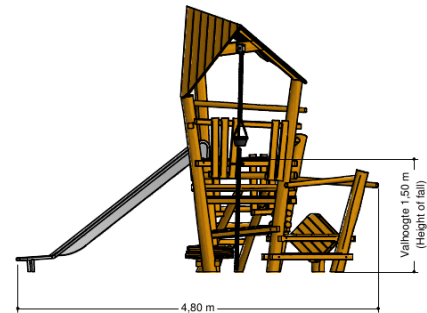

6.5 x 5.4 m

7.9 x 5.9 m

1.5 m

Playfunctions

Sliding, climbing, lounging, play house, sandplay

Material

Made of irregularly shaped Acacia Robinia FSC certified wood. This European hardwood had a sustainability of class I according to EN 350 and is free of sapwood. The timber units are finished with stainless steel components 340 / K320-ground quality. Matching slides are stainless steel 304 quality polished stainless steel and all fastenings of a A2 quality.

Anchorage

Galvanized steel base plates

Opvangzone Impact area

 WAS, Dutch law

 EN1176

Obstakelvrije zone Obstacle free zone

 WAS, Dutch law

 EN1176