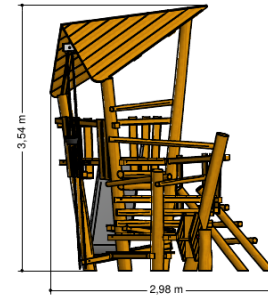

6.5 x 5.4 m

7.9 x 5.9 m

1.5 m

Playfunctions

Sliding, climbing, lounging, play house, sandplay

Material

Made of irregularly shaped Acacia Robinia FSC certified wood. This European hardwood had a sustainability of class I according to EN 350 and is free of sapwood. The timber units are finished with stainless steel components 340 / K320-ground quality. Matching slides are stainless steel 304 quality polished stainless steel and all fastenings of a A2 quality.

Anchorage

Galvanized steel base plates

Opvangzone Impact area

 WAS, Dutch law

 EN1176

Obstakelvrije zone Obstacle free zone

 WAS, Dutch law

 EN1176