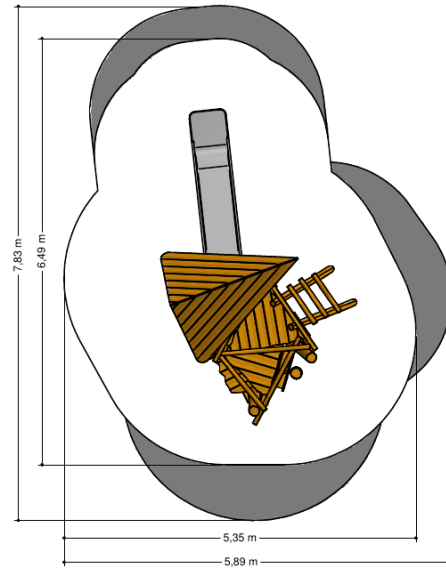

Adventure Play

PSTE110.032

Sandplay equipment

PSTE110.032

Sandplay equipment

1+

4 - 12

4.8 x 3.0 x 3.6 m

6.5 x 5.4 m

7.9 x 5.9 m

1.5 m

Playfunctions

Sliding, climbing, lounging, play house, sandplay

Material

Made of irregularly shaped Acacia Robinia FSC certified wood. This European hardwood had a sustainability of class I according to EN 350 and is free of sapwood. The timber units are finished with stainless steel components 340 / K320-ground quality. Matching slides are stainless steel 304 quality polished stainless steel and all fastenings of a A2 quality.