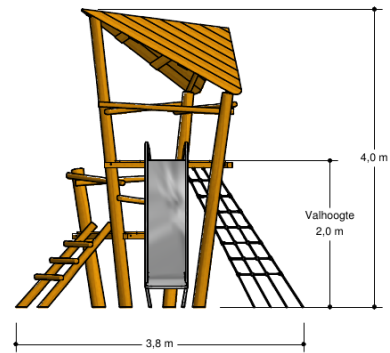

7.4 x 7.3 m

7.9 x 7.3 m

2.0 m

Material

memMaterialEN

Anchorage

memAnchoringEN

Comments

memCommentsEN

Opvangzone Impact area

 WAS, Dutch law

 EN1176

Obstakelvrije zone Obstacle free zone

 WAS, Dutch law

 EN1176