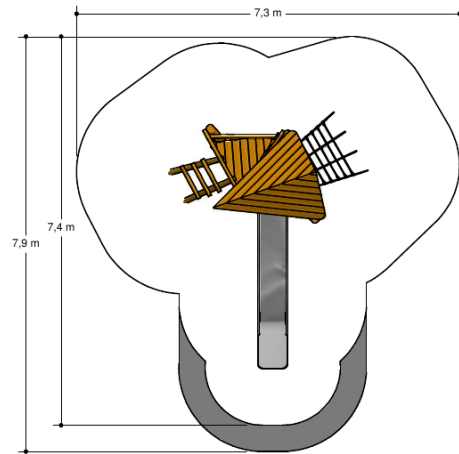

Adventure Play

PSTE110.002

Combination Equipment

PSTE110.002

Combination Equipment

1+

4 - 12

4.9 x 3.8 x 4.0 m

7.4 x 7.3 m

7.9 x 7.3 m

2.0 m

Material

memMaterialEN

Anchorage

memAnchoringEN

Comments

memCommentsEN

Opvangzone Impact area

 WAS, Dutch law

 EN1176

Obstakelvrije zone Obstacle free zone

 WAS, Dutch law

 EN1176