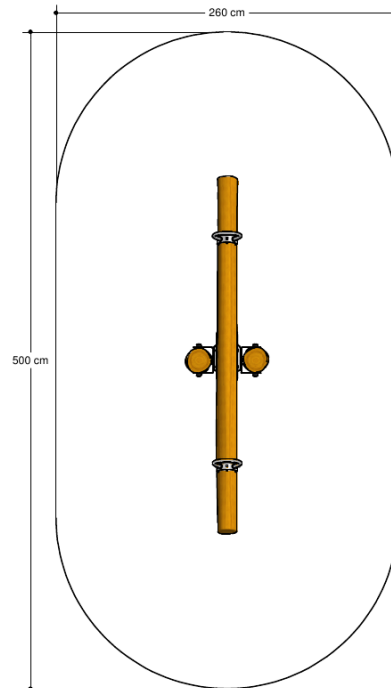

PSTE000.001

2 person seesaw

2

2 - 12

2.8 x 0.7 x 1.0 m

5.0 x 2.6 m

5.0 x 2.6 m

1.0 m

Playfunctions

Seesaw

Material

Made of irregularly shaped Acacia Robinia FSC certified wood. This European hardwood had a sustainability of class I according to EN 350 and is free of sapwood. The timber units are finished with stainless steel components 340 / K320-ground quality. Matching slides are stainless steel 304 quality polished stainless steel and all fastenings are A2 quality. The rope constructions are made of vandal resistant 16 mm Hercules rope in the colour black.

Anchorage

Galvanized steel base plates

Comments

The impact area must have impact absorbing properties belonging to the specified free height of fall. The obstacle-free zone shall be completely free of obstacles.

Opvangzone Impact area

☐ WAS, Dutch law

☐ EN1176

Obstakelvrije zone Obstacle free zone

☐ WAS, Dutch law

☐ EN1176