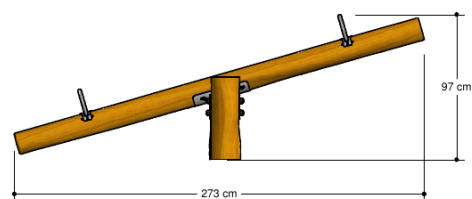

PSTE000.001

2 person seesaw

2

2 - 12

2.8 x 0.7 x 1.0 m

5.0 x 2.6 m

5.0 x 2.6 m

1.0 m

Playfunctions

Seesaw

Material

Made of irregularly shaped Acacia Robinia FSC certified wood. This European hardwood had a sustainability of class I according to EN 350 and is free of sapwood. The timber units are finished with stainless steel components 340 / K320-ground quality. Matching slides are stainless steel 304 quality polished stainless steel and all fastenings are A2 quality. The rope constructions are made of vandal resistant 16 mm Hercules rope in the colour black.

Anchorage

Galvanized steel base plates

Comments

The impact area must have impact absorbing properties belonging to the specified free height of fall. The obstacle-free zone shall be completely free of obstacles.

Opvangzone Impact area

☐ WAS, Dutch law

☐ EN1176

Obstakelvrije zone Obstacle free zone

☐ WAS, Dutch law

☐ EN1176