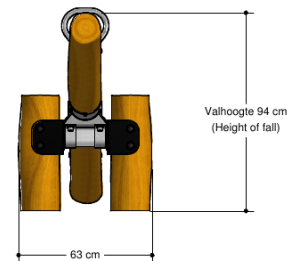

PSTE000.001

2 person seesaw

2

2 - 12

2.8 x 0.7 x 1.0 m

5.0 x 2.6 m

5.0 x 2.6 m

1.0 m

Playfunctions

Seesaw

Material

Made of irregularly shaped Acacia Robinia FSC certified wood. This European hardwood had a sustainability of class I according to EN 350 and is free of sapwood. The timber units are finished with stainless steel components 340 / K320-ground quality. Matching slides are stainless steel 304 quality polished stainless steel and all fastenings are A2 quality. The rope constructions are made of vandal resistant 16 mm Hercules rope in the colour black.

Anchorage

Galvanized steel base plates

Comments

The impact area must have impact absorbing properties belonging to the specified free height of fall. The obstacle-free zone shall be completely free of obstacles.

Opvangzone Impact area

☐ WAS, Dutch law

☐ EN1176

Obstakelvrije zone Obstacle free zone

☐ WAS, Dutch law

☐ EN1176