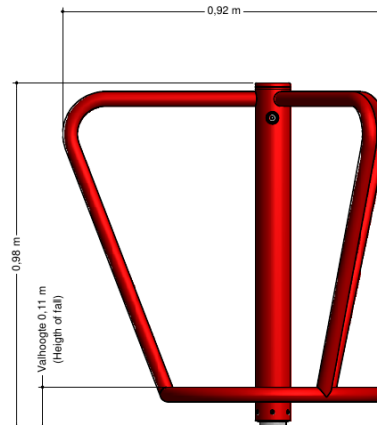

Classic Play

CSPE410.320

Roundabout

CSPE410.320

Roundabout

1+

4 - 12

1.0 x 1.0 x 1.0 m

3.6 x 3.6 m

3.6 x 3.6 m

1.0 m

Playfunctions

Turning

Material

Made of coated metal.

Coated in the colour red, yellow, blue or silver