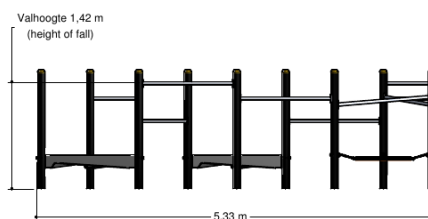

8.2 x 7.5 m

8.2 x 7.5 m

1.5 m

Playfunctions

Tumbling, balancing, lounging, sitting

Opvangzone Impact area

□ WAS, Dutch law

□ EN1176