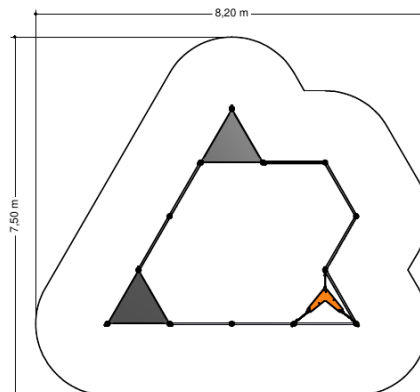

Stellar Play

SLPE000.305

Tumble bars

SLPE000.305

Tumble bars

1+

4 - 12

5.4 x 4.7 x 1.6 m

8.2 x 7.5 m

8.2 x 7.5 m

1.5 m

Playfunctions

Tumbling, balancing, lounging, sitting

Opvangzone Impact area

□ WAS, Dutch law

□ EN1176