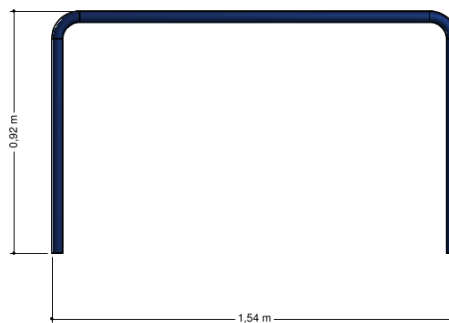

CSPE217.502

Tumble bar

1+

4 - 12

1.6 x 0.1 x 1.0 m

3.1 x 2.6 m

3.1 x 2.6 m

1.0 m

Playfunctions

Tumbling, sitting

Material

Made of coated metal.

Coated in the colour red, yellow, blue or silver

Anchorage

Concrete footings

- ☐ **Opvangzone**
  Impact area
- ☐ **Obstakelvrije zone**
  Obstacle free zone
- ☐ **Opvangzone EN1176**
  Impact area EN1176
- ☐ **Obstakelvrije zone EN1176**
  Obstacle free zone EN1176