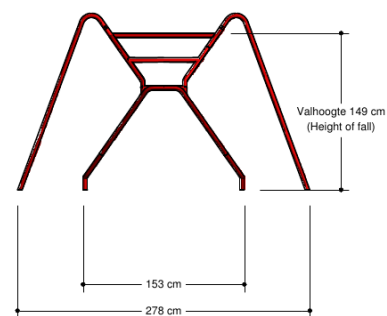

CSPE310.320

Triangle

6+

4 - 12

3.5 x 2.8 x 1.7 m

6.5 x 5.5 m

6.5 x 5.5 m

1.8 m

Playfunctions

Balancing, climbing, lounging, sitting

Material

Made of coated metal.

Coated in the colour red, yellow, blue or silver

Anchorage

Concrete footings

- ☐ **Opvangzone**
  Impact area
- ☐ **Obstakelvrije zone**
  Obstacle free zone
- ☐ **Opvangzone EN1176**
  Impact area EN1176
- ☐ **Obstakelvrije zone EN1176**
  Obstacle free zone EN1176