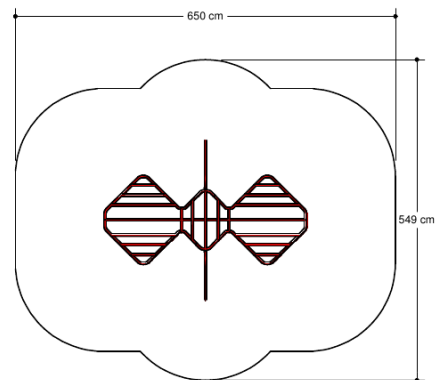

CSPE310.320

Triangle

6+

4 - 12

3.5 x 2.8 x 1.7 m

6.5 x 5.5 m

6.5 x 5.5 m

1.8 m

Playfunctions

Balancing, climbing, lounging, sitting

Material

Made of coated metal.

Coated in the colour red, yellow, blue or silver

Anchorage

Concrete footings

- ☐ **Opvangzone**
  Impact area
- ☐ **Obstakelvrije zone**
  Obstacle free zone
- ☐ **Opvangzone EN1176**
  Impact area EN1176
- ☐ **Obstakelvrije zone EN1176**
  Obstacle free zone EN1176