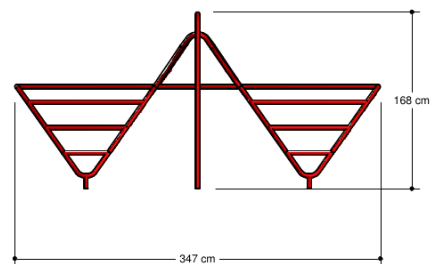

CSPE310.320

Triangle

6+

4 - 12

3.5 x 2.8 x 1.7 m

6.5 x 5.5 m

6.5 x 5.5 m

1.8 m

Playfunctions

Balancing, climbing, lounging, sitting

Material

Made of coated metal.

Coated in the colour red, yellow, blue or silver

Anchorage

Concrete footings

- ☐ **Opvangzone**
  Impact area
- ☐ **Obstakelvrije zone**
  Obstacle free zone
- ☐ **Opvangzone EN1176**
  Impact area EN1176
- ☐ **Obstakelvrije zone EN1176**
  Obstacle free zone EN1176