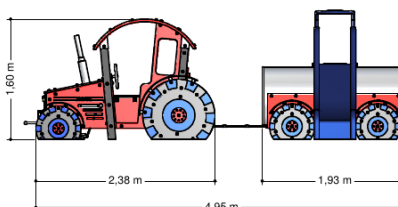

MNPE406.101

Tractor and wagon

1+

1 - 6

5.1 x 2.9 x 1.7 m

8.0 x 5.2 m

8.0 x 5.7 m

1.5 m

Playfunctions

Sliding, role play, crawling

Material

Made from recycled Rebo material in the colour black, interconnected using galvanized steel tubes coated in colour and galvanized studs. The panels in the platform are made of 19 mm thick plastic HMPE (High Molecular Polyethylene).

Anchorage

Buried / concrete footings

- ☐ **Opvangzone**
  Impact area
- ☐ **Obstakelvrije zone**
  Obstacle free zone
- ☐ **Opvangzone EN1176**
  Impact area EN1176
- ☐ **Obstakelvrije zone EN1176**
  Obstacle free zone EN1176