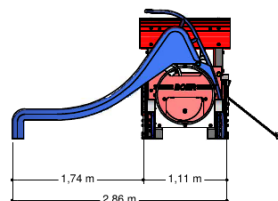

MNPE406.101

Tractor and wagon

1+

1 - 6

5.1 x 2.9 x 1.7 m

8.0 x 5.2 m

8.0 x 5.7 m

1.5 m

Playfunctions

Sliding, role play, crawling

Material

Made from recycled Rebo material in the colour black, interconnected using galvanized steel tubes coated in colour and galvanized studs. The panels in the platform are made of 19 mm thick plastic HMPE (High Molecular Polyethylene).

Anchorage

Buried / concrete footings