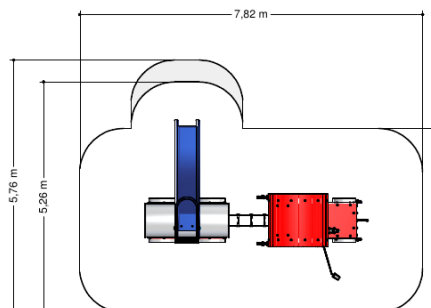

MNPE406.101

Tractor and wagon

1+

1 - 6

5.1 x 2.9 x 1.7 m

8.0 x 5.2 m

8.0 x 5.7 m

1.5 m

Playfunctions

Sliding, role play, crawling

Material

Made from recycled Rebo material in the colour black, interconnected using galvanized steel tubes coated in colour and galvanized studs. The panels in the platform are made of 19 mm thick plastic HMPE (High Molecular Polyethylene).

Anchorage

Buried / concrete footings

- ☐ **Opvangzone**
  Impact area
- ☐ **Obstakelvrije zone**
  Obstacle free zone
- ☐ **Opvangzone EN1176**
  Impact area EN1176
- ☐ **Obstakelvrije zone EN1176**
  Obstacle free zone EN1176