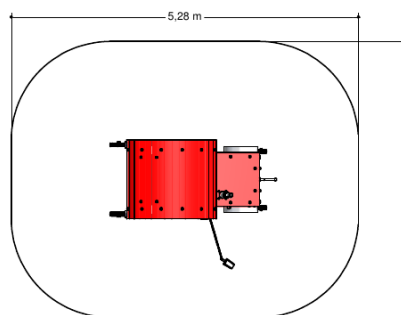

Mini Play MNPE406.001

Tractor

MNPE406.001

Tractor

1+

1 - 6

2.4 x 1.2 x 1.6 m

5.5 x 4.0 m

5.5 x 4.0 m

1.5 m

Playfunctions

Role play

Material

Made from recycled Rebo material in the colour black, interconnected using galvanized steel tubes coated in colour and galvanized studs. The panels in the platform are made of 19 mm thick plastic HMPE (High Molecular Polyethylene).