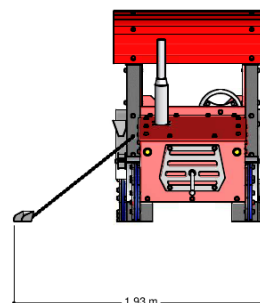

Anchorage

Buried / concrete footings

- ☐ **Opvangzone**
  Impact area
- ☐ **Obstakelvrije zone**
  Obstacle free zone
- ☐ **Opvangzone EN1176**
  Impact area EN1176
- ☐ **Obstakelvrije zone EN1176**
  Obstacle free zone EN1176