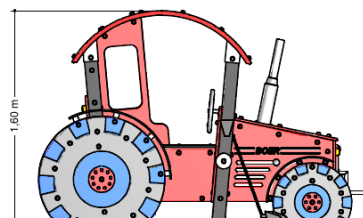

Mini Play MNPE406.001

Tractor

MNPE406.001

Tractor

1+

1 - 6

2.4 x 1.2 x 1.6 m

5.5 x 4.0 m

5.5 x 4.0 m

1.5 m

Playfunctions

Role play

Material

Made from recycled Rebo material in the colour black, interconnected using galvanized steel tubes coated in colour and galvanized studs. The panels in the platform are made of 19 mm thick plastic HMPE (High Molecular Polyethylene).