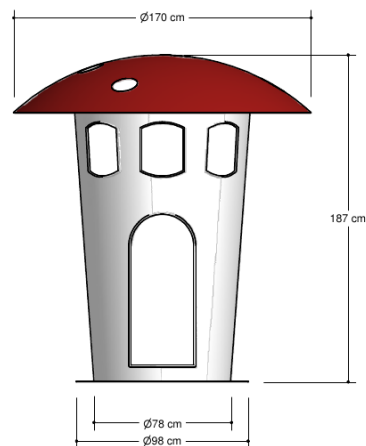

Mini Play

MNPE101.011

Toadstool

MNPE101.011

Toadstool

1+

1 - 6

Ø 1.7 x 1.9 m

Ø 3.8 m

n.a.

Playfunctions

Play house, role play

Material

Made from reinforced polyester.

Anchorage

Buried / concrete footings