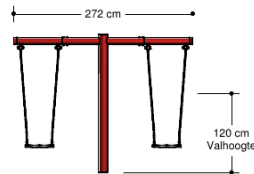

CSPE440.320

S2 half hexagon swing

1+

4 - 12

2.8 x 0.2 x 2.2 m

6.2 x 3.7 m

7.2 x 3.7 m

1.2 m

Playfunctions

Swinging

Material

Made of coated metal.

Coated in the colour red, yellow, blue or silver

Anchorage

Concrete footings