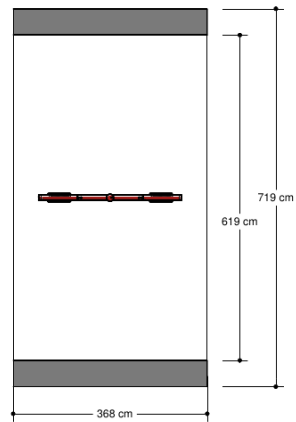

CSPE440.320

S2 half hexagon swing

1+

4 - 12

2.8 x 0.2 x 2.2 m

6.2 x 3.7 m

7.2 x 3.7 m

1.2 m

Playfunctions

Swinging

Material

Made of coated metal.

Coated in the colour red, yellow, blue or silver

Anchorage

Concrete footings

- ☐ **Opvangzone**
  Impact area
- ☐ **Obstakelvrije zone**
  Obstacle free zone
- ☐ **Opvangzone EN1176**
  Impact area EN1176
- ☐ **Obstakelvrije zone EN1176**
  Obstacle free zone EN1176