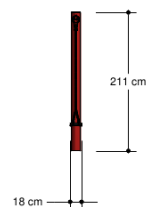

CSPE440.320

S2 half hexagon swing

1+

4 - 12

2.8 x 0.2 x 2.2 m

6.2 x 3.7 m

7.2 x 3.7 m

1.2 m

Playfunctions

Swinging

Material

Made of coated metal.

Coated in the colour red, yellow, blue or silver

Anchorage

Concrete footings