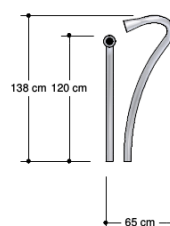

SOLE030.188

Speaking tube "Listening Ear"

1+

all ages

0.8 x 0.7 x 1.4 m

n.a.

n.a.

Playfunctions

Education

Material

The tubes are made of stainless steel.

Mutual communication is made by 2 tylenes tubes.

Anchorage

The mouthpieces have a base plate and is buried about 50 cm.

Comments

With this stainless steel speaking tube you can reach a distance of 25 meters. Installation will be based on actual costs due to hose length and soil. If the soil does not contribute to the stability may be necessary to add concrete.