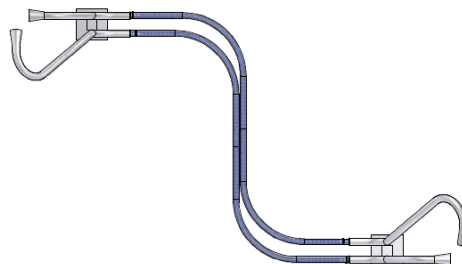

## Material

The tubes are made of stainless steel.

Mutual communication is made by 2 tylenes tubes.

## Anchorage

The mouthpieces have a base plate and is buried about 50 cm.

## Comments

With this stainless steel speaking tube you can reach a distance of 25 meters. Installation will be based on actual costs due to hose length and soil. If the soil does not contribute to the stability may be necessary to add concrete.