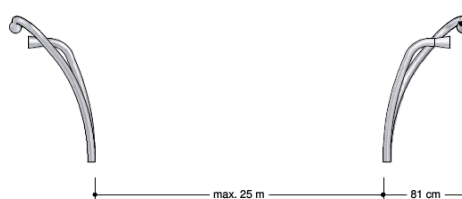

## Material

The tubes are made of stainless steel.

Mutual communication is made by 2 tylenes tubes.

## Anchorage

The mouthpieces have a base plate and is buried about 50 cm.

## Comments

With this stainless steel speaking tube you can reach a distance of 25 meters. Installation will be based on actual costs due to hose length and soil. If the soil does not contribute to the stability may be necessary to add concrete.