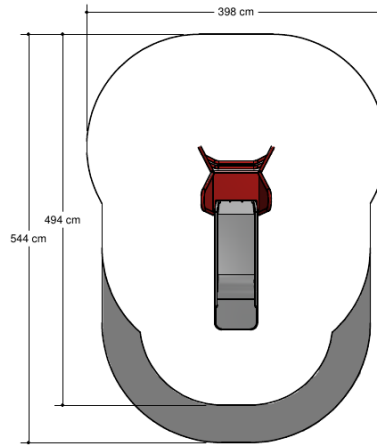

CSPE507.320

Slide 1m

1+

1 - 8

2.5 x 1.1 x 1.7 m

5.0 x 4.0 m

5.5 x 4.0 m

1.0 m

Playfunctions

Sliding, climbing

Material

Made of coated metal.

Coated in the colour red, yellow, blue or silver

Anchorage

Concrete footings

- **Opvangzone**
  Impact area
- **Obstakelvrije zone**
  Obstacle free zone
- **Opvangzone EN1176**
  Impact area EN1176
- **Obstakelvrije zone EN1176**
  Obstacle free zone EN1176