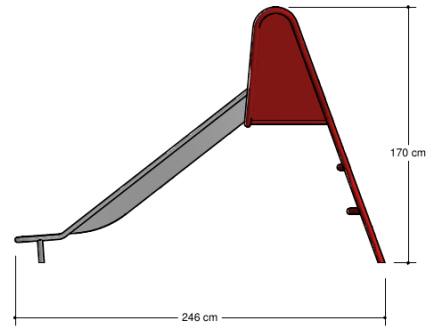

CSPE507.320

Slide 1m

1+

1 - 8

2.5 x 1.1 x 1.7 m

5.0 x 4.0 m

5.5 x 4.0 m

1.0 m

Playfunctions

Sliding, climbing

Material

Made of coated metal.

Coated in the colour red, yellow, blue or silver

Anchorage

Concrete footings

- **Opvangzone**
  Impact area
- **Obstakelvrije zone**
  Obstacle free zone
- **Opvangzone EN1176**
  Impact area EN1176
- **Obstakelvrije zone EN1176**
  Obstacle free zone EN1176