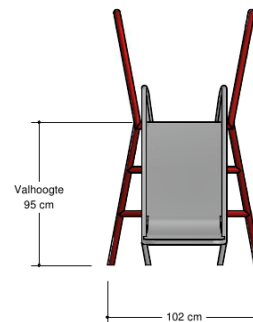

CSPE507.320

Slide 1m

1+

1 - 8

2.5 x 1.1 x 1.7 m

5.0 x 4.0 m

5.5 x 4.0 m

1.0 m

Playfunctions

Sliding, climbing

Material

Made of coated metal.

Coated in the colour red, yellow, blue or silver

Anchorage

Concrete footings

- **Opvangzone**
  Impact area
- **Obstakelvrije zone**
  Obstacle free zone
- **Opvangzone EN1176**
  Impact area EN1176
- **Obstakelvrije zone EN1176**
  Obstacle free zone EN1176