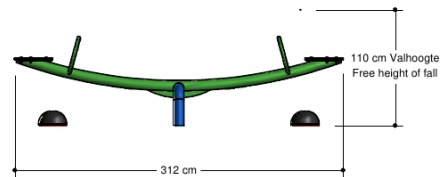

FRPE510.001

Seesaw

2

4 - 12

3.2 x 0.8 x 0.9 m

5.3 x 2.9 m

5.3 x 2.9 m

1.1 m

Playfunctions

Seesaw

Material

Made from recycled Rebo material in the colour black, interconnected using aluminum tubes in the colour green. The assembly- and mounting details in the color blue. The panels in the unit are made of 19 mm thick plastic HMPE (High Molecular Polyethylene).

Anchorage

Concrete footings

Opvangzone

Impact area

Obstakelvrije zone

Obstacle free zone

Opvangzone EN1176

Impact area EN1176

Obstakelvrije zone EN1176