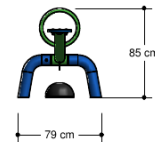

FRPE510.001

Seesaw

2

4 - 12

3.2 x 0.8 x 0.9 m

5.3 x 2.9 m

5.3 x 2.9 m

1.1 m

Playfunctions

Seesaw

Material

Made from recycled Rebo material in the colour black, interconnected using aluminum tubes in the colour green. The assembly- and mounting details in the color blue. The panels in the unit are made of 19 mm thick plastic HMPE (High Molecular Polyethylene).

Anchorage

Concrete footings