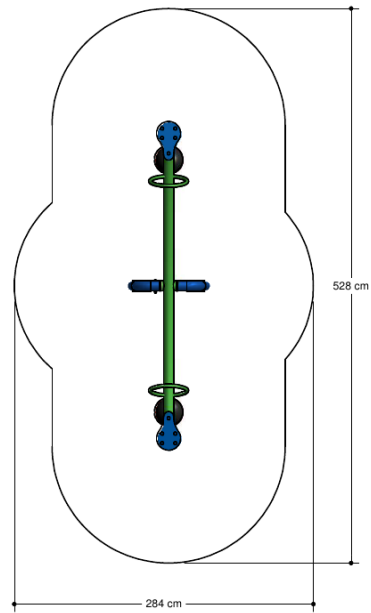

FRPE510.001

Seesaw

2

4 - 12

3.2 x 0.8 x 0.9 m

5.3 x 2.9 m

5.3 x 2.9 m

1.1 m

Playfunctions

Seesaw

Material

Made from recycled Rebo material in the colour black, interconnected using aluminum tubes in the colour green. The assembly- and mounting details in the color blue. The panels in the unit are made of 19 mm thick plastic HMPE (High Molecular Polyethylene).

Anchorage

Concrete footings

Opvangzone

Impact area

Obstakelvrije zone

Obstacle free zone

Opvangzone EN1176

Impact area EN1176

Obstakelvrije zone EN1176