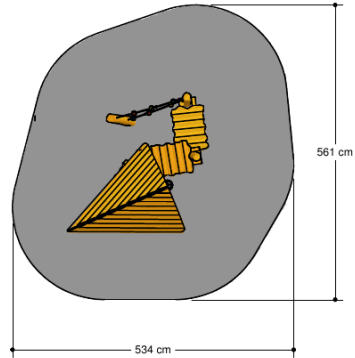

# PSTE115.005

Sandplay equipment

1+

1 - 6

3.4 x 2.2 x 2.4 m

5.4 x 5.7 m

5.4 x 5.7 m

0.5 m