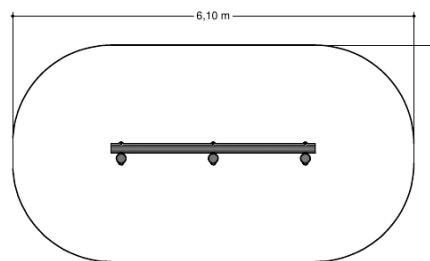

SPTE100.290

Handrail

1+

all ages

3.1 x 0.3 x 1.4 m

6.1 x 3.2 m

6.1 x 3.2 m

<0.6 m

Playfunctions

Fitness

Opvangzone Impact area

WAS, Dutch law

EN1176

Obstakelvrije zone Obstacle free zone

WAS, Dutch law

EN1176