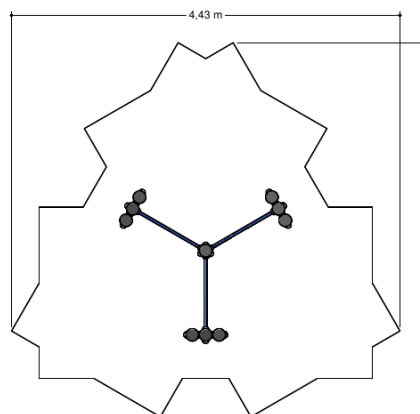

SPTE100.195

Horizontal/tumble bar

1+

all ages

2.0 x 2.0 x 2.2 m

6.0 x 5.5 m

5.0 x 5.0 m

2.0 m

Playfunctions

Tumbling, fitness

Opvangzone

Impact area

WAS, Dutch law

EN1176

Obstakelvrije zone

Obstacle free zone

WAS, Dutch law

EN1176