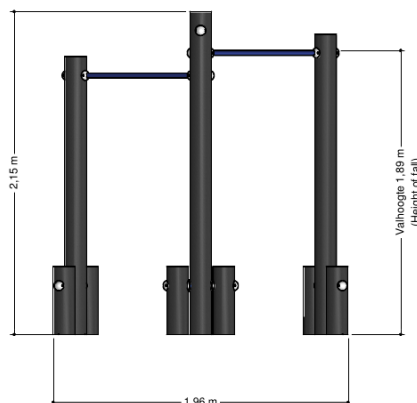

SPTE100.195

Horizontal/tumble bar

1+

all ages

2.0 x 2.0 x 2.2 m

6.0 x 5.5 m

5.0 x 5.0 m

2.0 m

Playfunctions

Tumbling, fitness

Opvangzone

Impact area

WAS, Dutch law

EN1176

Obstakelvrije zone

Obstacle free zone

WAS, Dutch law

EN1176