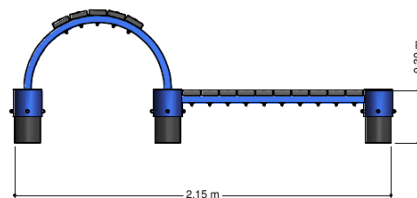

SPTE100.260

Practice bench

1+

all ages

2.2 x 0.7 x 0.8 m

5.2 x 3.7 m

5.2 x 3.7 m

0.8 m

Playfunctions

Climbing wall

Opvangzone

Impact area

WAS, Dutch law

EN1176

Obstakelvrije zone

Obstacle free zone

WAS, Dutch law

EN1176