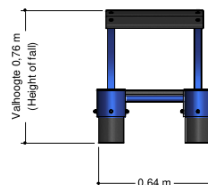

SPTE100.260

Practice bench

1+

all ages

2.2 x 0.7 x 0.8 m

5.2 x 3.7 m

5.2 x 3.7 m

0.8 m

Playfunctions

Climbing wall