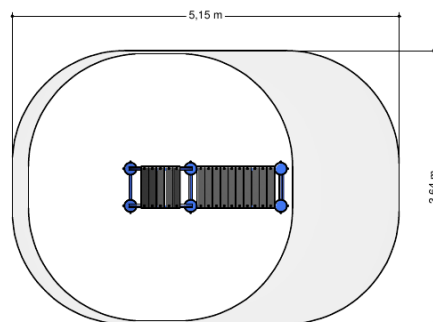

SPTE100.260

Practice bench

1+

all ages

2.2 x 0.7 x 0.8 m

5.2 x 3.7 m

5.2 x 3.7 m

0.8 m

Playfunctions

Climbing wall

Opvangzone

Impact area

WAS, Dutch law

EN1176

Obstakelvrije zone

Obstacle free zone

WAS, Dutch law

EN1176