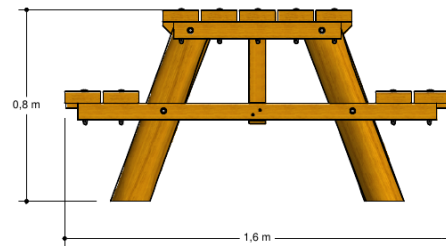

n.a.

n.a.

Playfunctions

Sitting

Material

Made of irregularly shaped Acacia Robinia FSC certified wood. This European hardwood had a sustainability of class I according to EN 350 and is free of sapwood. The timber units are finished with stainless steel components 340 / K320-ground quality.

Anchorage

Galvanized steel base plates

Comments

The impact area must have impact absorbing properties belonging to the specified free height of fall. The obstacle-free zone shall be completely free of obstacles.