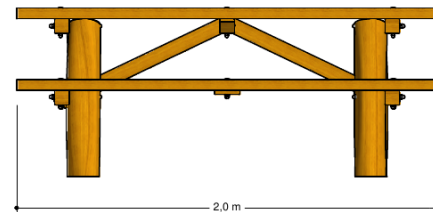

n.a.

n.a.

Playfunctions

Sitting

Material

Made of irregularly shaped Acacia Robinia FSC certified wood. This European hardwood had a sustainability of class I according to EN 350 and is free of sapwood. The timber units are finished with stainless steel components 340 / K320-ground quality.

Anchorage

Galvanized steel base plates

Comments

The impact area must have impact absorbing properties belonging to the specified free height of fall. The obstacle-free zone shall be completely free of obstacles.