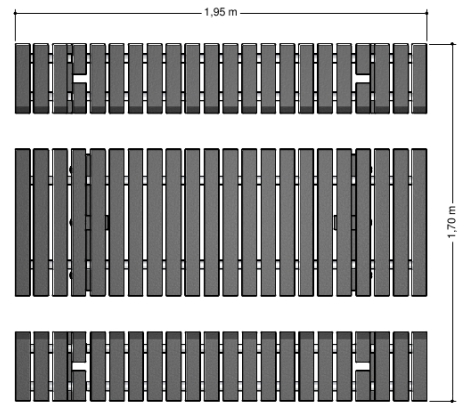

PKNE103.190

Picnic set

1+

all ages

2.0 x 1.8 x 0.8 m

n.a.

n.a.

Playfunctions

Sitting

Material

Made from recycled Rebo material in the colour black