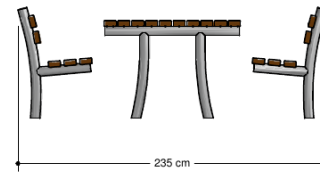

Streetfurniture

PKNE040.023

Oslo III Bench

PKNE040.023

Oslo III Bench

1+

all ages

2.4 x 2.0 x 0.9 m

n.a.

n.a.

Playfunctions

Sitting

Material

Legs made of stainless steel. Hardwood seat and backrest.

Fasteners are stainless steel and if necessary covered with plastic cap or hood.

Anchorage

The legs are also the anchor. The whole is dug up to \pm 48 cm. depth.

Concrete is not required.

Opvangzone

Impact area

 WAS, Dutch law

 EN1176

Obstakelvrije zone

Obstacle free zone