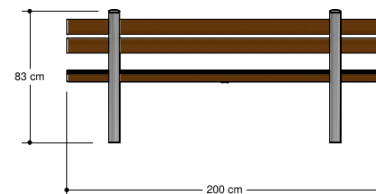

Streetfurniture

PKNE040.023

Oslo III Bench

PKNE040.023

Oslo III Bench

1+

all ages

2.4 x 2.0 x 0.9 m

n.a.

n.a.

Playfunctions

Sitting

Material

Legs made of stainless steel. Hardwood seat and backrest.

Fasteners are stainless steel and if necessary covered with plastic cap or hood.

Anchorage

The legs are also the anchor. The whole is dug up to \pm 48 cm. depth.

Concrete is not required.

Opvangzone

Impact area

 WAS, Dutch law

 EN1176

Obstakelvrije zone

Obstacle free zone