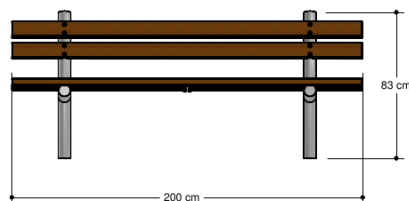

# PKNE040.020

Oslo I Bench

1+

all ages

2.0 x 0.6 x 0.9 m

n.a.

n.a.

## Playfunctions

Sitting