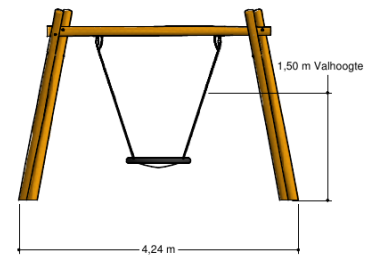

Adventure Play

PSTE000.012

Bird's nest swing 2.5m with nest 1m

PSTE000.012

Bird's nest swing 2.5m with nest 1m

1+

4 - 12

4.3 x 1.9 x 2.8 m

7.8 x 2.3 m

8.8 x 5.3 m

1.5 m

Material

Made of irregularly shaped Acacia Robinia FSC certified wood. This European hardwood had a sustainability of class I according to EN 350 and is free of sapwood. The timber units are finished with stainless steel components 340 / K320/ground quality.

Anchorage

Galvanized steel base plates

Comments

The impact area must have impact absorbing properties belonging to the specified free height of fall. The obstacle/free zone shall be completely free of obstacles. Please do not place this swing on schoolyards or comparable locations with an intensive use.