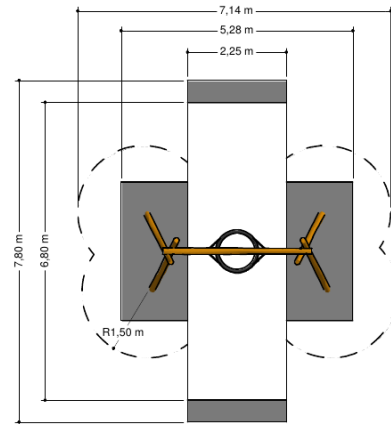

Adventure Play

PSTE000.012

Bird's nest swing 2.5m with nest 1m

PSTE000.012

Bird's nest swing 2.5m with nest 1m

1+

4 - 12

4.3 x 1.9 x 2.8 m

7.8 x 2.3 m

8.8 x 5.3 m

1.5 m

Material

Made of irregularly shaped Acacia Robinia FSC certified wood. This European hardwood had a sustainability of class I according to EN 350 and is free of sapwood. The timber units are finished with stainless steel components 340 / K320/ground quality.

Anchorage

Galvanized steel base plates

Comments

The impact area must have impact absorbing properties belonging to the specified free height of fall. The obstacle/free zone shall be completely free of obstacles. Please do not place this swing on schoolyards or comparable locations with an intensive use.