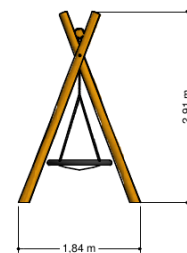

Adventure Play

PSTE000.012

Bird's nest swing 2.5m with nest 1m

PSTE000.012

Bird's nest swing 2.5m with nest 1m

1+

4 - 12

4.3 x 1.9 x 2.8 m

7.8 x 2.3 m

8.8 x 5.3 m

1.5 m

Material

Made of irregularly shaped Acacia Robinia FSC certified wood. This European hardwood had a sustainability of class I according to EN 350 and is free of sapwood. The timber units are finished with stainless steel components 340 / K320/ground quality.

Anchorage

Galvanized steel base plates

Comments

The impact area must have impact absorbing properties belonging to the specified free height of fall. The obstacle/free zone shall be completely free of obstacles. Please do not place this swing on schoolyards or comparable locations with an intensive use.