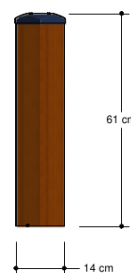

Sports equipment

SOLE030.270

Hurdle low

SOLE030.270

Hurdle low

1+

all ages

1.2 x 0.1 x 0.6 m

4.1 x 3.0 m

4.1 x 3.0 m

0.5 m

Playfunctions

Fitness

Material

The posts are made of a FSC hardwood with a durability class of 1-2 according to EN 350. The top is covered with a hood. Floors, (climbing) walls and roofs are made of a quality colored HPL laminate. All steel parts are stainless steel. Connections consist of stainless steel and, where necessary, covered with a plastic cap.

Anchorage

Buried with a steel footplate

Opvangzone

Impact area

WAS, Dutch law

EN1176

Obstakelvrije zone

Obstacle free zone