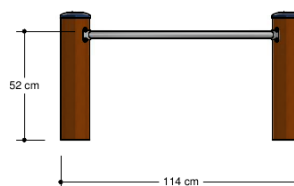

Sports equipment

SOLE030.270

Hurdle low

SOLE030.270

Hurdle low

1+

all ages

1.2 x 0.1 x 0.6 m

4.1 x 3.0 m

4.1 x 3.0 m

0.5 m

Playfunctions

Fitness

Material

The posts are made of a FSC hardwood with a durability class of 1-2 according to EN 350. The top is covered with a hood. Floors, (climbing) walls and roofs are made of a quality colored HPL laminate. All steel parts are stainless steel. Connections consist of stainless steel and, where necessary, covered with a plastic cap.

Anchorage

Buried with a steel footplate

Opvangzone

Impact area

WAS, Dutch law

EN1176

Obstakelvrije zone

Obstacle free zone