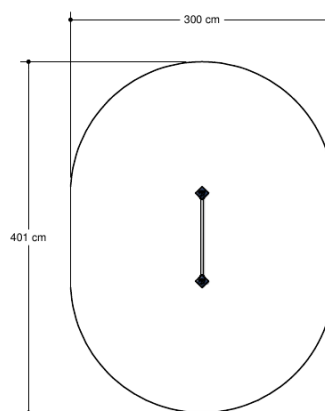

Sports equipment

SOLE030.270

Hurdle low

SOLE030.270

Hurdle low

1+

all ages

1.2 x 0.1 x 0.6 m

4.1 x 3.0 m

4.1 x 3.0 m

0.5 m

Playfunctions

Fitness

Material

The posts are made of a FSC hardwood with a durability class of 1-2 according to EN 350. The top is covered with a hood. Floors, (climbing) walls and roofs are made of a quality colored HPL laminate. All steel parts are stainless steel. Connections consist of stainless steel and, where necessary, covered with a plastic cap.