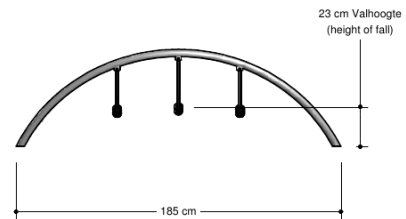

Play triggers

LTPE381.702

Little-Play Wobble

LTPE381.702

Little-Play Wobble

1+

1 - 6

1.9 x 0.8 x 0.6 m

3.7 x 3.3 m

3.7 x 3.3 m

< 0.6 m

Playfunctions

Balancing, street play, sway

Material

Made of aluminum, coated in RAL 9006 (aluminum weiss). The cables are made of steel wire covered with nylon or polypropylene (diameter 16 mm), colour black.