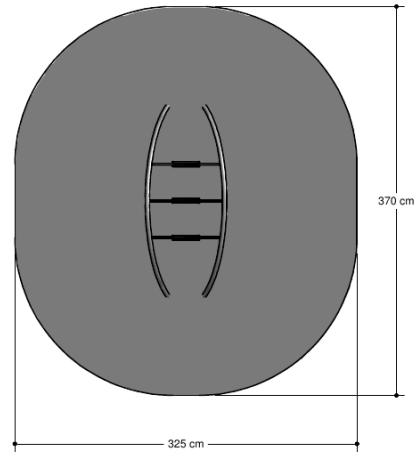

Play triggers

LTPE381.702

Little-Play Wobble

LTPE381.702

Little-Play Wobble

1+

1 - 6

1.9 x 0.8 x 0.6 m

3.7 x 3.3 m

3.7 x 3.3 m

< 0.6 m

Playfunctions

Balancing, street play, sway

Material

Made of aluminum, coated in RAL 9006 (aluminum weiss). The cables are made of steel wire covered with nylon or polypropylene (diameter 16 mm), colour black.