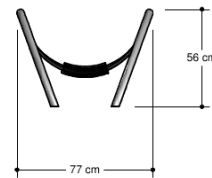

Play triggers

LTPE381.702

Little-Play Wobble

LTPE381.702

Little-Play Wobble

1+

1 - 6

1.9 x 0.8 x 0.6 m

3.7 x 3.3 m

3.7 x 3.3 m

< 0.6 m

Playfunctions

Balancing, street play, sway

Material

Made of aluminum, coated in RAL 9006 (aluminum weiss). The cables are made of steel wire covered with nylon or polypropylene (diameter 16 mm), colour black.