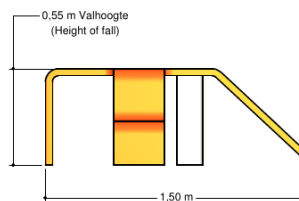

Anchorage

Concreeft footings

- **Opvangzone**
  Impact area
- **Obstakelvrije zone**
  Obstacle free zone
- **Opvangzone EN1176**
  Impact area EN1176
- **Obstakelvrije zone EN1176**
  Obstacle free zone EN1176