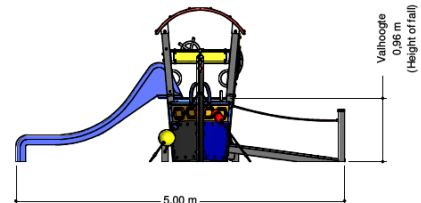

MNPE401.001

Ship

1+

1 - 6

5.0 x 5.8 x 2.4 m

8.8 x 6.1 m

9.0 x 8.5 m

1.0 m

Playfunctions

Sliding, climbing, play house, role play

Material

Made from recycled Rebo material in the colour black, interconnected using galvanized steel tubes coated in colour and galvanized studs. Nets and ropes are made of 16 mm. Hercules vandal-resistant rope. The panels in the platform are made of 19 mm thick plastic HMPE (High Molecular Polyethylene).

Anchorage

Buried / concrete footings

- ☐ **Opvangzone**
  Impact area
- ☐ **Obstakelvrije zone**
  Obstacle free zone
- ☐ **Opvangzone EN1176**
  Impact area EN1176
- ☐ **Obstakelvrije zone EN1176**
  Obstacle free zone EN1176