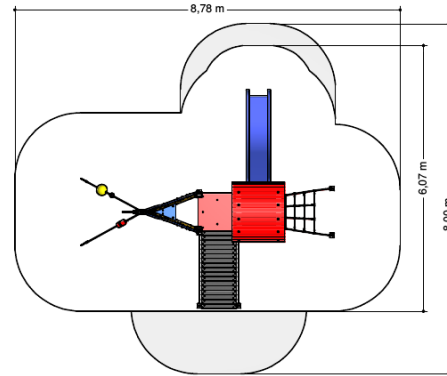

MNPE401.001

Ship

1+

1 - 6

5.0 x 5.8 x 2.4 m

8.8 x 6.1 m

9.0 x 8.5 m

1.0 m

Playfunctions

Sliding, climbing, play house, role play

Material

Made from recycled Rebo material in the colour black, interconnected using galvanized steel tubes coated in colour and galvanized studs. Nets and ropes are made of 16 mm. Hercules vandal-resistant rope. The panels in the platform are made of 19 mm thick plastic HMPE (High Molecular Polyethylene).

Anchorage

Buried / concrete footings

- ☐ **Opvangzone**
  Impact area
- ☐ **Obstakelvrije zone**
  Obstacle free zone
- ☐ **Opvangzone EN1176**
  Impact area EN1176
- ☐ **Obstakelvrije zone EN1176**
  Obstacle free zone EN1176