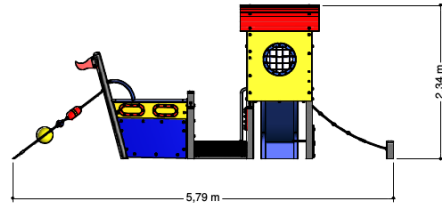

MNPE401.001

Ship

1+

1 - 6

5.0 x 5.8 x 2.4 m

8.8 x 6.1 m

9.0 x 8.5 m

1.0 m

Playfunctions

Sliding, climbing, play house, role play

Material

Made from recycled Rebo material in the colour black, interconnected using galvanized steel tubes coated in colour and galvanized studs. Nets and ropes are made of 16 mm. Hercules vandal-resistant rope. The panels in the platform are made of 19 mm thick plastic HMPE (High Molecular Polyethylene).

Anchorage

Buried / concrete footings

- ☐ **Opvangzone**
  Impact area
- ☐ **Obstakelvrije zone**
  Obstacle free zone
- ☐ **Opvangzone EN1176**
  Impact area EN1176
- ☐ **Obstakelvrije zone EN1176**
  Obstacle free zone EN1176