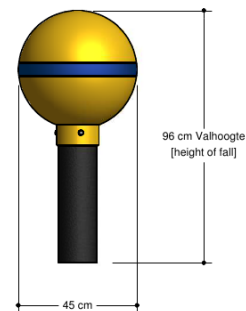

Anchorage

Buried / steel footings

- ☐ **Opvangzone**
  Impact area
- ☐ **Obstakelvrije zone**
  Obstacle free zone
- ☐ **Opvangzone EN1176**
  Impact area EN1176
- ☐ **Obstakelvrije zone EN1176**
  Obstacle free zone EN1176