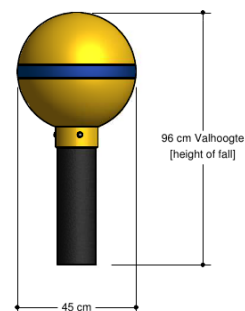

Anchorage

Buried / steel footings

- ☐ **Opvangzone**
  Impact area
- ☐ **Obstakelvrije zone**
  Obstacle free zone
- ☐ **Opvangzone EN1176**
  Impact area EN1176
- ☐ **Obstakelvrije zone EN1176**
  Obstacle free zone EN1176