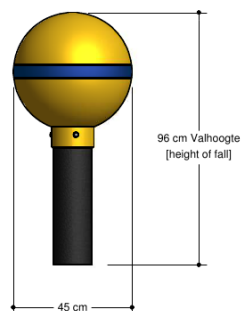

Anchorage

Buried / steel footings

Opvangzone

Impact area

Obstakelvrije zone

Obstacle free zone

Opvangzone EN1176

Impact area EN1176

Obstakelvrije zone EN1176