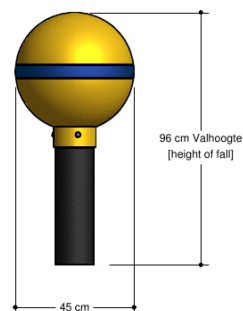

Anchorage

Buried / steel footings

- ☐ **Opvangzone**
  Impact area
- ☐ **Obstakelvrije zone**
  Obstacle free zone
- ☐ **Opvangzone EN1176**
  Impact area EN1176
- ☐ **Obstakelvrije zone EN1176**
  Obstacle free zone EN1176