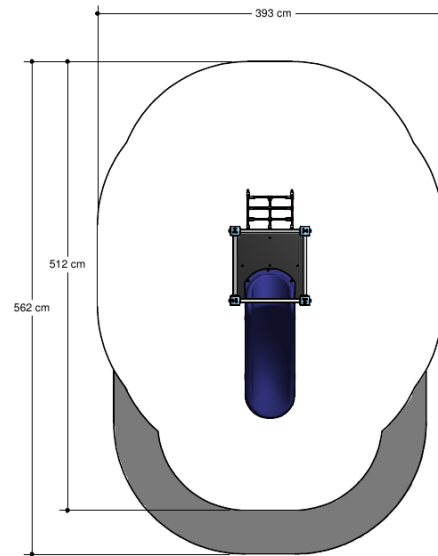

Basic Play

BBPE110.8KP

Combination equipment

BBPE110.8KP

Combination equipment

1+

3-8 year

2.7 x 0.9 x 1.9 m

5.2 x 4.0 m

5.7 x 4.0 m

1.0 m

Playfunctions

Sliding, combination equipment, climbing

Material

Poles are made of an recycled plastic. The top is covered with a pole cap. Floors are completely recyclable and have a have a anti/slip profile. Climbing walls and walls of an outdoor quality colored 19 mm thick HMPE. Slide made of stained glass reinforced polyester. All metal parts are powder coated aluminum. Connections are, where necessary, covered with a plastic cap. Nets and ropes are made of 16 mm vandal proof Hercules rope.