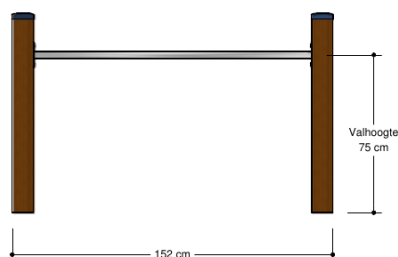

SOLE030.272

Hurdle high

1+

all ages

1.6 x 0.1 x 1.0 m

4.5 x 3.0 m

4.5 x 3.0 m

0.9 m

Playfunctions

Fitness

Comments

If the soil does not contribute to the stability it may be necessary to add concrete.

Opvangzone

Impact area

WAS, Dutch law

EN1176

Obstakelvrije zone

Obstacle free zone

WAS, Dutch law

EN1176