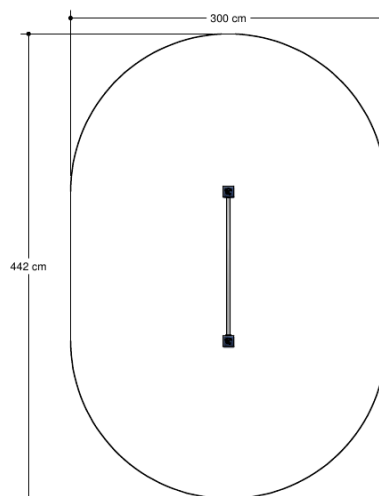

SOLE030.272

Hurdle high

1+

all ages

1.6 x 0.1 x 1.0 m

4.5 x 3.0 m

4.5 x 3.0 m

0.9 m

Playfunctions

Fitness

Comments

If the soil does not contribute to the stability it may be necessary to add concrete.

Opvangzone

Impact area

WAS, Dutch law

EN1176

Obstakelvrije zone

Obstacle free zone

WAS, Dutch law

EN1176