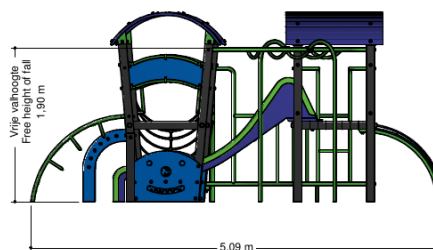

FRPE507.001

Combination equipment

1+

1 - 8

7.5 x 5.1 x 2.4 m

9.7 x 8.1 m

9.7 x 8.1 m

1.9 m

Playfunctions

Tumbling, education, balancing, sliding, climbing equipment, climbing, lounging, sitting

Material

Made from recycled Rebo material in the colour black, interconnected using aluminum tubes in the colour green. The assembly- and mounting details in the color blue. The roof and slide are made of ployester. Nets and ropes are made of 16 mm. Hercules vandal-resistant rope. The panels in the unit are made of 19 mm thick plastic HMPE (High Molecular Polyethylene).

Anchorage

Concrete footings

- ☐ Opvangzone
  Impact area
- ☐ Obstaclevrije zone
  Obstacle free zone
- ☐ Opvangzone EN1176
  Impact area EN1176
- ☐ Obstaclevrije zone EN1176
  Obstacle free zone EN1176