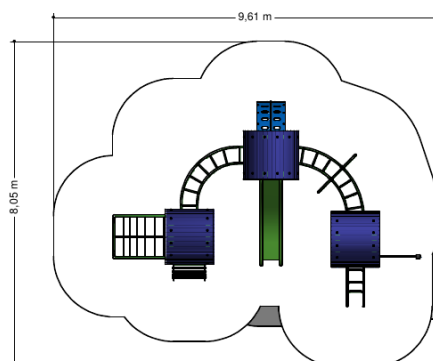

FRPE507.001

Combination equipment

1+

1 - 8

7.5 x 5.1 x 2.4 m

9.7 x 8.1 m

9.7 x 8.1 m

1.9 m

Playfunctions

Tumbling, education, balancing, sliding, climbing equipment, climbing, lounging, sitting

Material

Made from recycled Rebo material in the colour black, interconnected using aluminum tubes in the colour green. The assembly- and mounting details in the color blue. The roof and slide are made of ployester. Nets and ropes are made of 16 mm. Hercules vandal-resistant rope. The panels in the unit are made of 19 mm thick plastic HMPE (High Molecular Polyethylene).

Anchorage

Concrete footings

- ☐ Opvangzone
  Impact area
- ☐ Obstaclevrije zone
  Obstacle free zone
- ☐ Opvangzone EN1176
  Impact area EN1176
- ☐ Obstaclevrije zone EN1176
  Obstacle free zone EN1176