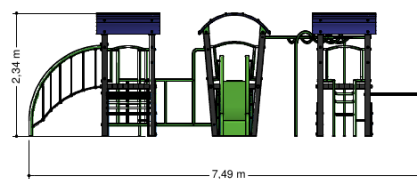

FRPE507.001

Combination equipment

1+

1 - 8

7.5 x 5.1 x 2.4 m

9.7 x 8.1 m

9.7 x 8.1 m

1.9 m

Playfunctions

Tumbling, education, balancing, sliding, climbing equipment, climbing, lounging, sitting

Material

Made from recycled Rebo material in the colour black, interconnected using aluminum tubes in the colour green. The assembly- and mounting details in the color blue. The roof and slide are made of ployester. Nets and ropes are made of 16 mm. Hercules vandal-resistant rope. The panels in the unit are made of 19 mm thick plastic HMPE (High Molecular Polyethylene).

Anchorage

Concrete footings

- ☐ Opvangzone
  Impact area
- ☐ Obstaclevrije zone
  Obstacle free zone
- ☐ Opvangzone EN1176
  Impact area EN1176
- ☐ Obstaclevrije zone EN1176
  Obstacle free zone EN1176