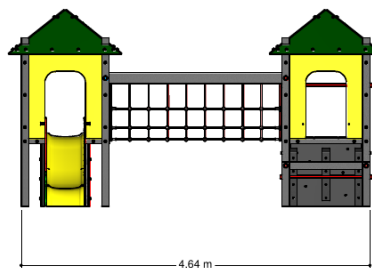

Anchorage

Buried / concrete footings

Opvangzone

Impact area

WAS, Dutch law

EN1176

Obstakelvrije zone

Obstacle free zone

WAS, Dutch law

EN1176