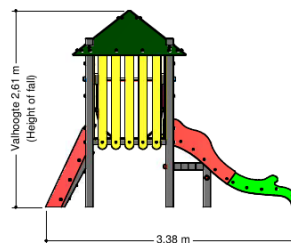

Anchorage

Buried / concrete footings

Opvangzone

Impact area

WAS, Dutch law

EN1176

Obstakelvrije zone

Obstacle free zone

WAS, Dutch law

EN1176