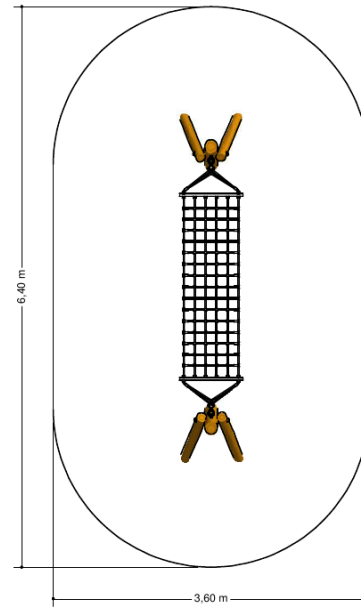

Adventure Play

PSTE000.018

Hammock

PSTE000.018

Hammock

3-12

all ages

4.0 x 0.8 x 1.2 m

6.4 x 3.6 m

6.4 x 3.6 m

0.9 m

Playfunctions

Swinging, lounging, sway

Material

Made of irregularly shaped Acacia Robinia FSC certified wood. This European hardwood had a sustainability of class I according to EN 350 and is free of sapwood. The timber units are finished with stainless steel components 340 / K320-ground quality.

Anchorage

Galvanized steel base plates

Comments

The impact area must have impact absorbing properties belonging to the specified free height of fall. The obstacle-free zone shall be completely free of obstacles.