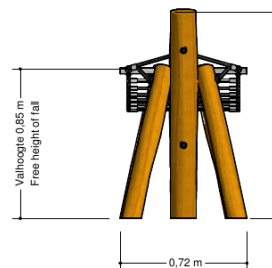

6.4 x 3.6 m

6.4 x 3.6 m

0.9 m

Playfunctions

Swinging, lounging, sway

Material

Made of irregularly shaped Acacia Robinia FSC certified wood. This European hardwood had a sustainability of class I according to EN 350 and is free of sapwood. The timber units are finished with stainless steel components 340 / K320-ground quality.

Anchorage

Galvanized steel base plates

Comments

The impact area must have impact absorbing properties belonging to the specified free height of fall. The obstacle-free zone shall be completely free of obstacles.