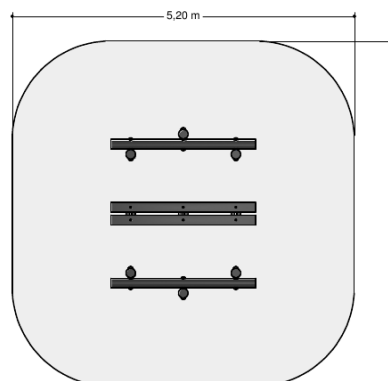

SPTE100.090

Gymnastics bench

1+

all ages

2.3 x 2.5 x 0.6 m

5.4 x 5.3 m

5.4 x 5.3 m

< 0.6 m

Playfunctions

Fitness, exercise

Material

Made of recycled materials rebo black, interconnected using Galvanized steel bolts

Anchorage

Buried

Opvangzone

Impact area

WAS, Dutch law

EN1176

Obstakelvrije zone

Obstacle free zone

WAS, Dutch law

EN1176