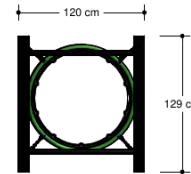

FRPE515.001

NetTunnel Freeplay

1+

4 - 12

3.0 x 1.2 x 1.4 m

6.0 x 4.2 m

6.0 x 4.2 m

1.4 m

Playfunctions

Climbing, crawling

Material

Made from galvanised steel coated in the colour black. Nets and ropes are made of 16 mm. Hercules vandal-resistant rope.

Anchorage

Concrete footings