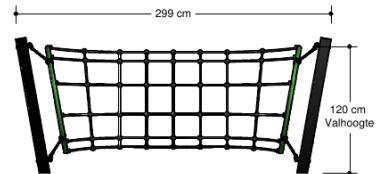

FRPE515.001

NetTunnel Freeplay

1+

4 - 12

3.0 x 1.2 x 1.4 m

6.0 x 4.2 m

6.0 x 4.2 m

1.4 m

Playfunctions

Climbing, crawling

Material

Made from galvanised steel coated in the colour black. Nets and ropes are made of 16 mm. Hercules vandal-resistant rope.

Anchorage

Concrete footings

- ☐ **Opvangzone**
  Impact area
- ☐ **Obstakelvrije zone**
  Obstacle free zone
- ☐ **Opvangzone EN1176**
  Impact area EN1176
- ☐ **Obstakelvrije zone EN1176**
  Obstacle free zone EN1176