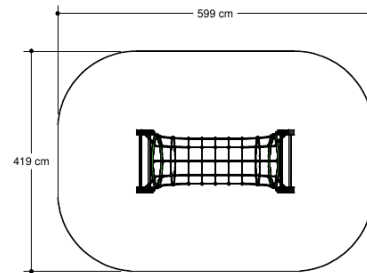

FRPE515.001

NetTunnel Freeplay

1+

4 - 12

3.0 x 1.2 x 1.4 m

6.0 x 4.2 m

6.0 x 4.2 m

1.4 m

Playfunctions

Climbing, crawling

Material

Made from galvanised steel coated in the colour black. Nets and ropes are made of 16 mm. Hercules vandal-resistant rope.

Anchorage

Concrete footings

- ☐ **Opvangzone**
  Impact area
- ☐ **Obstakelvrije zone**
  Obstacle free zone
- ☐ **Opvangzone EN1176**
  Impact area EN1176
- ☐ **Obstakelvrije zone EN1176**
  Obstacle free zone EN1176