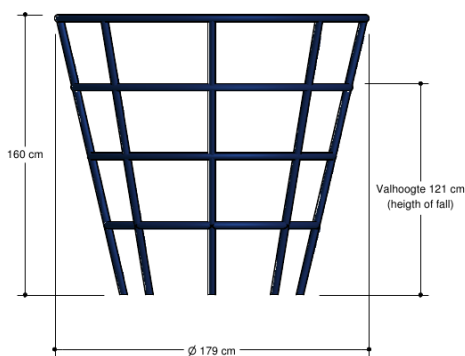

CSPE305.502

Climbing tower

6+

4 - 12

1.8 x 1.8 x 1.6 m

4.8 x 4.8 m

4.8 x 4.8 m

1.2 m

Playfunctions

Climbing, lounging, sitting

Material

Made of coated metal.

Coated in the colour red, yellow, blue or silver

Anchorage

Concrete footings

- ☐ **Opvangzone**
  Impact area
- ☐ **Obstakelvrije zone**
  Obstacle free zone
- ☐ **Opvangzone EN1176**
  Impact area EN1176
- ☐ **Obstakelvrije zone EN1176**
  Obstacle free zone EN1176