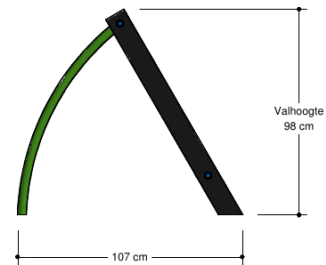

Anchorage

Betonpoeren

Opvangzone

Impact area

Obstakelvrije zone

Obstacle free zone

Opvangzone EN1176

Impact area EN1176

Obstakelvrije zone EN1176