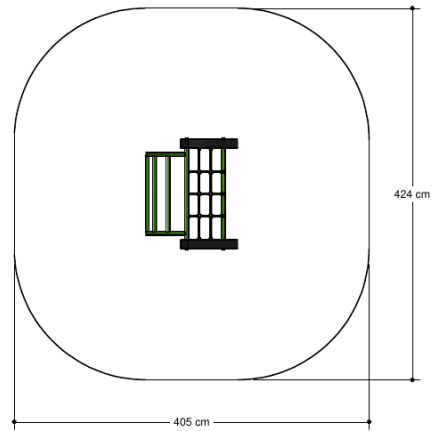

Free Play

FRPE514.001

Climbing frame

FRPE514.001

Climbing frame

1+

4 - 12

1.3 x 1.1 x 1.0 m

4.3 x 4.1 m

4.3 x 4.1 m

1.0 m

Playfunctions

Climbing equipment, climbing

Material

Made from recycled Rebo material in the colour black, interconnected using aluminum tubes in the colour green. The assembly/ and mounting details in the color blue. The roof and slide are made of ployester. Nets and ropes are made of 16 mm. Hercules vandal/resistant rope. The panels in the unit are made of 19 mm thick plastic HMPE (High Molecular Polyethylene).