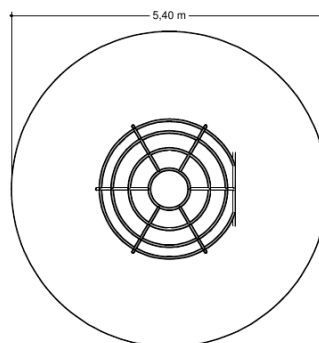

CSPE312.906

Dome shaped climbing frame

3+

4 - 12

2.4 x 2.4 x 1.3 m

5.4 x 5.4 m

5.4 x 5.4 m

1.1 m

Material

Made of coated metal.

Coated in the colour red, yellow, blue or silver

Anchorage

Concrete footings

- ☐ **Opvangzone**
  Impact area
- ☐ **Obstakelvrije zone**
  Obstacle free zone
- ☐ **Opvangzone EN1176**
  Impact area EN1176
- ☐ **Obstakelvrije zone EN1176**
  Obstacle free zone EN1176