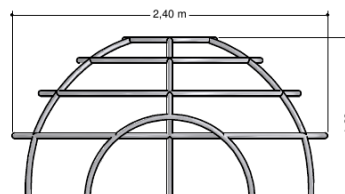

CSPE312.906

Dome shaped climbing frame

3+

4 - 12

2.4 x 2.4 x 1.3 m

5.4 x 5.4 m

5.4 x 5.4 m

1.1 m

Material

Made of coated metal.

Coated in the colour red, yellow, blue or silver

Anchorage

Concrete footings

- ☐ **Opvangzone**
  Impact area
- ☐ **Obstakelvrije zone**
  Obstacle free zone
- ☐ **Opvangzone EN1176**
  Impact area EN1176
- ☐ **Obstakelvrije zone EN1176**
  Obstacle free zone EN1176