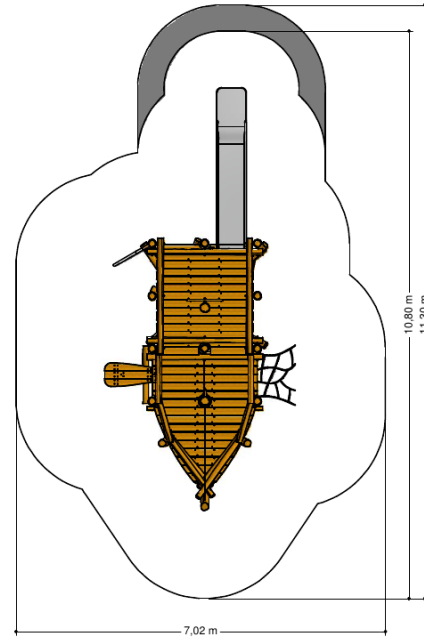

PSTE090.001

Playship

1+

4 - 12

8.1 x 3.7 x 4.2 m

10.8 x 7.1 m

11.3 x 7.1 m

2.0 m

Playfunctions

Balancing, sliding, climbing equipment, climbing, play house, role play

Material

Made of irregularly shaped Acacia Robinia FSC certified wood. This European hardwood had a sustainability of class I according to EN 350 and is free of sapwood. The timber units are finished with stainless steel components 340 / K320-ground quality. Matching slides are stainless steel 304 quality polished stainless steel and all fastenings of a A2 quality. The rope constructions are made of vandal resistant 16 mm Hercules rope in the colour black

Anchorage

Galvanized steel base plates

Comments

The impact area must have impact absorbing properties belonging to the specified free height of fall. The obstacle-free zone shall be completely free of obstacles.

Opvangzone Impact area

WAS, Dutch law

EN1176

Obstakelvrije zone Obstacle free zone

WAS, Dutch law

EN1176