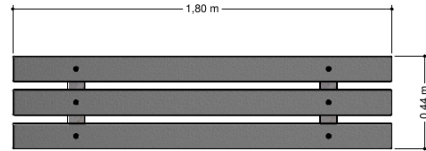

Streetfurniture

PKNE103.301

Park Bench

PKNE103.301

Park Bench

1+

all ages

1.8 x 0.4 x 0.5 m

n.a.

n.a.

Playfunctions

Sitting

Material

Made from recycled Rebo material in the colour black

Anchorage

Buried