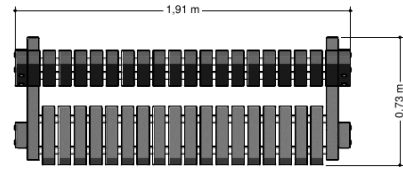

Streetfurniture

PKNE103.130

Bench

PKNE103.130

Bench

1+

all ages

1.9 x 0.7 x 0.8 m

n.a.

n.a.

Playfunctions

Sitting

Material

Made from recycled Rebo material in the colour black

Opvangzone

Impact area