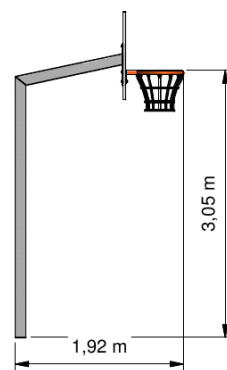

Sports equipment

SPTE020.005

Basketball goal

SPTE020.005

Basketball goal

1+

all ages

1.9 x 1.2 x 3.7 m.

n.a.

n.a.

Playfunctions

Ball play

Opvangzone

Impact area

 WAS, Dutch law

 EN1176