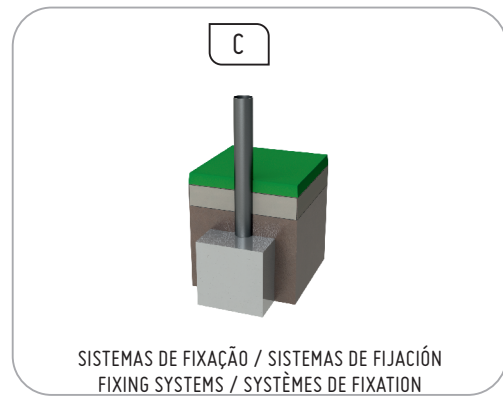

1 - Ninho 0.45m

Nest: Polypropylene multifilament braid with aluminum inner reinforcement. Chains with Ø5mm in hot galvanized steel;  
Metal parts

Pipes: Hot dip galvanized hot rolled steel according to EN ISO 1461;

Enamel lacquer gel type at 230°C, with a thickness between 50 and 70µm, according to the standard UNE EN ISO 2808;

Fixation system: allows its placement on the ground without the wood coming into direct contact with the earth. The bottom of these fastening systems are anchored to the ground. Manufactured in galvanized sheet steel;

Type C - Standard fixing system composed of plumbing applied directly to the ground and cast with concrete;  
Screws and accessories

Screws: Zinc-plated steel or optionally AISI 304 stainless steel;

Capsules: PP polypropylene plastic;