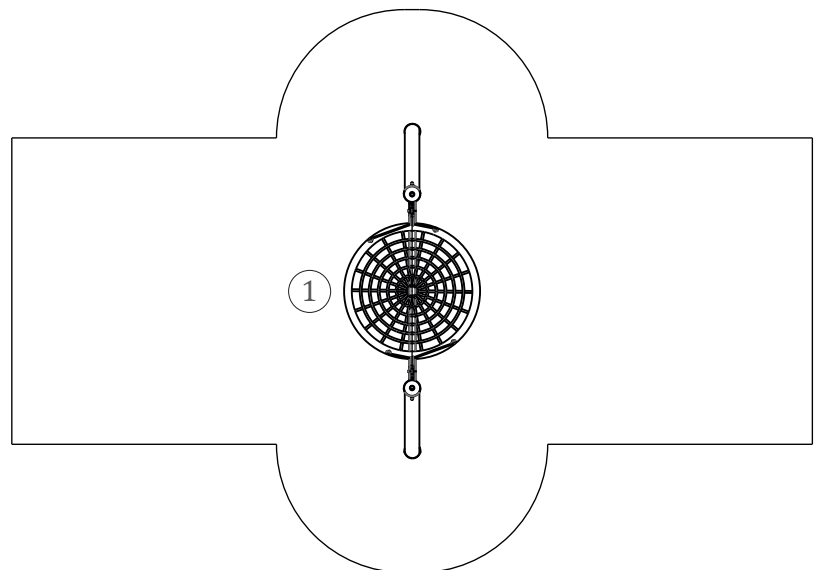

— Zona de impacto  
 - - Espaço livre

EN 1176-1,2

.....	①
	1.00
	18
	18

0,16 m<sup>3</sup>

2h

2x

KG

KG

1 - Ninho 0.45m

Nest: Polypropylene multifilament braid with aluminum inner reinforcement. Chains with Ø5mm in hot galvanized steel;  
Metal parts

Pipes: Hot dip galvanized hot rolled steel according to EN ISO 1461;

Enamel lacquer gel type at 230°C, with a thickness between 50 and 70µm, according to the standard UNE EN ISO 2808;

Fixation system: allows its placement on the ground without the wood coming into direct contact with the earth. The bottom of these fastening systems are anchored to the ground. Manufactured in galvanized sheet steel;