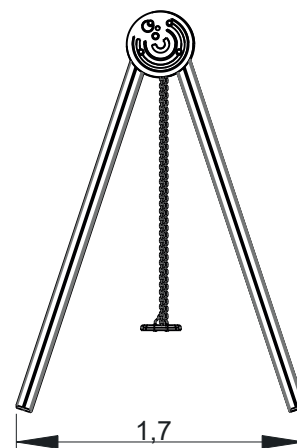

SANDVIK PLAY

SPALGIS 2

14-ELDAN062C