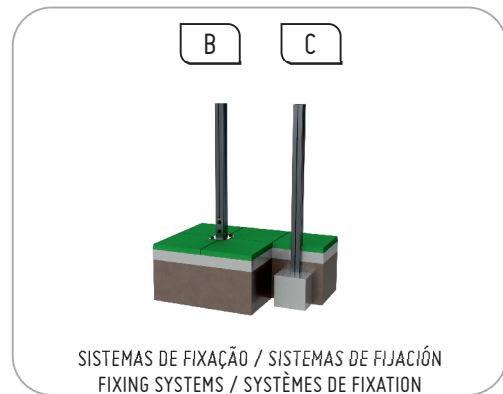

Panels

HDPE: High density polyethylene mono or two color. Being a polymer is characterized by its resistance to chemicals and corrosion. Due to its elasticity and lightness, it offers high impact resistance and is very difficult to break. The non-slip surface provides safety for children and its synthetic base prevents the growth of bacteria and fungi. It does not require any maintenance;

Chairs and seats: In EPDM injected rubber, with aluminum inner reinforcement. Chains with Ø5mm in hot galvanized steel;

Metal Pieces

Pipes: Hot dip galvanized hot rolled steel according to EN ISO 1461;

Fixation system: allows its placement on the ground without the wood coming into direct contact with the earth. The bottom of these fastening systems are anchored to the ground. Manufactured in galvanized sheet steel;

Type B – Standard fastening system consisting of metal base bolted to the ground with metal bushings;

Type C – Standard fixing system composed of plumbing applied directly to the ground and cast with concrete;

Screws and accessories

Screws: Zinc-plated steel or optionally AISI 304 stainless steel;

Capsules: PP polypropylene plastic;

FUNÇÕES LÚDICAS/ FUNCIONES LÚDICAS / RECREATIONAL FUNCTIONS / FONCTIONS RÉCRÉATIVES

Fun

While having fun, children acquire immense abilities, from physical abilities to social interactions.

Socializing

Socialization and imagination are necessary throughout the game. All this creates a relationship between children and awakens the sense of coexistence and solidarity.

Play

Develops patience, sharing and sporting spirit.

To swing

This movement provides the development of the nervous system, especially at the psychomotor and vision level. In addition to being tranquilizer, it also develops the skills of balance and coordination.