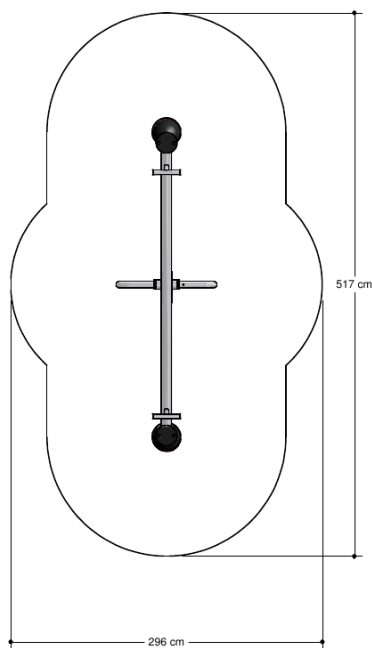

CSPE400.906

Single seesaw

2

4 - 12

2.9 x 1.0 x 1.2 m

5.2 x 3.0 m

5.2 x 3.0 m

1.1 m

Playfunctions

Seesaw

Material

Made of coated metal.

Coated in the colour red, yellow, blue or silver

Anchorage

Concrete footings

- ☐ **Opvangzone**
  Impact area
- ☐ **Obstakelvrije zone**
  Obstacle free zone
- ☐ **Opvangzone EN1176**
  Impact area EN1176
- ☐ **Obstakelvrije zone EN1176**
  Obstacle free zone EN1176