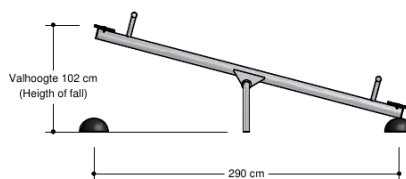

CSPE400.906

Single seesaw

2

4 - 12

2.9 x 1.0 x 1.2 m

5.2 x 3.0 m

5.2 x 3.0 m

1.1 m

Playfunctions

Seesaw

Material

Made of coated metal.

Coated in the colour red, yellow, blue or silver

Anchorage

Concrete footings

- ☐ **Opvangzone**
  Impact area
- ☐ **Obstakelvrije zone**
  Obstacle free zone
- ☐ **Opvangzone EN1176**
  Impact area EN1176
- ☐ **Obstakelvrije zone EN1176**
  Obstacle free zone EN1176