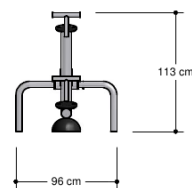

CSPE400.906

Single seesaw

2

4 - 12

2.9 x 1.0 x 1.2 m

5.2 x 3.0 m

5.2 x 3.0 m

1.1 m

Playfunctions

Seesaw

Material

Made of coated metal.

Coated in the colour red, yellow, blue or silver

Anchorage

Concrete footings